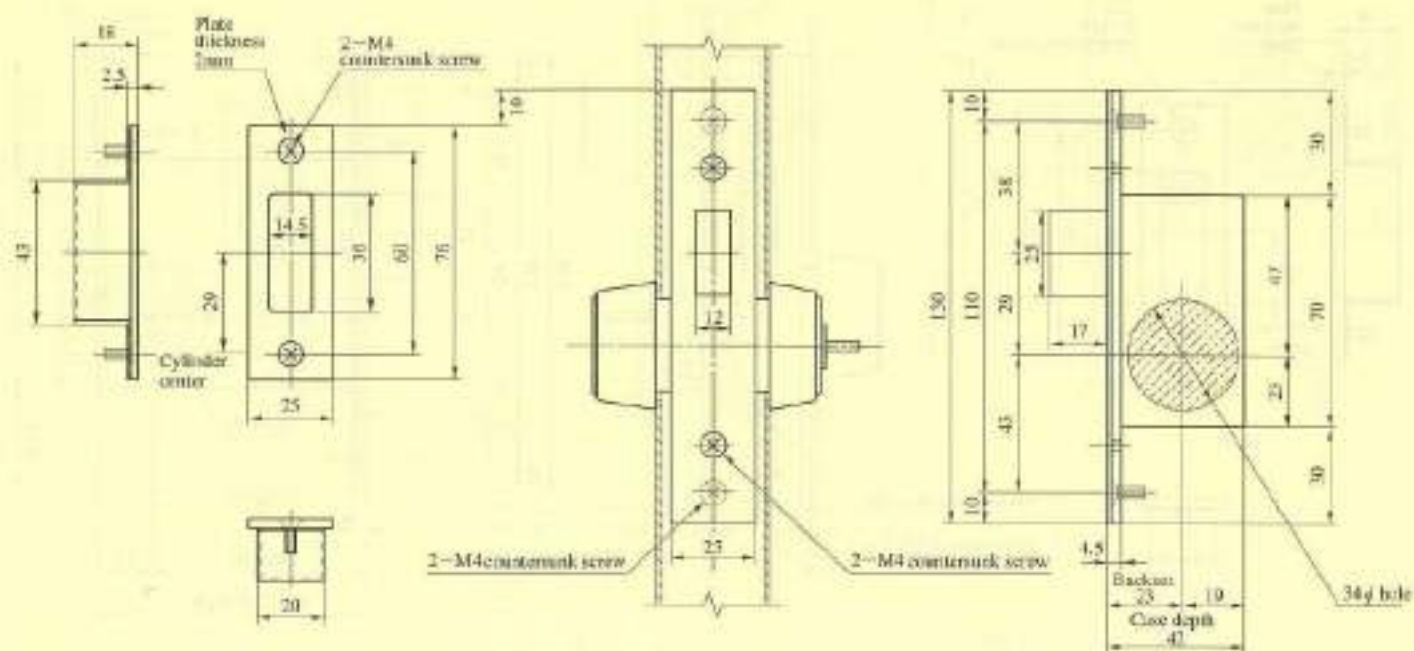

補助鎖DZ型(同舊型號BH)

Type BHN (Standard front case)

Type BHR (Curved front case, BHR model)

Model BHR and model BHN use the same cylinder units in the thumb-turns.

Note: Note that models BHN and BHR do not have the same front thickness.