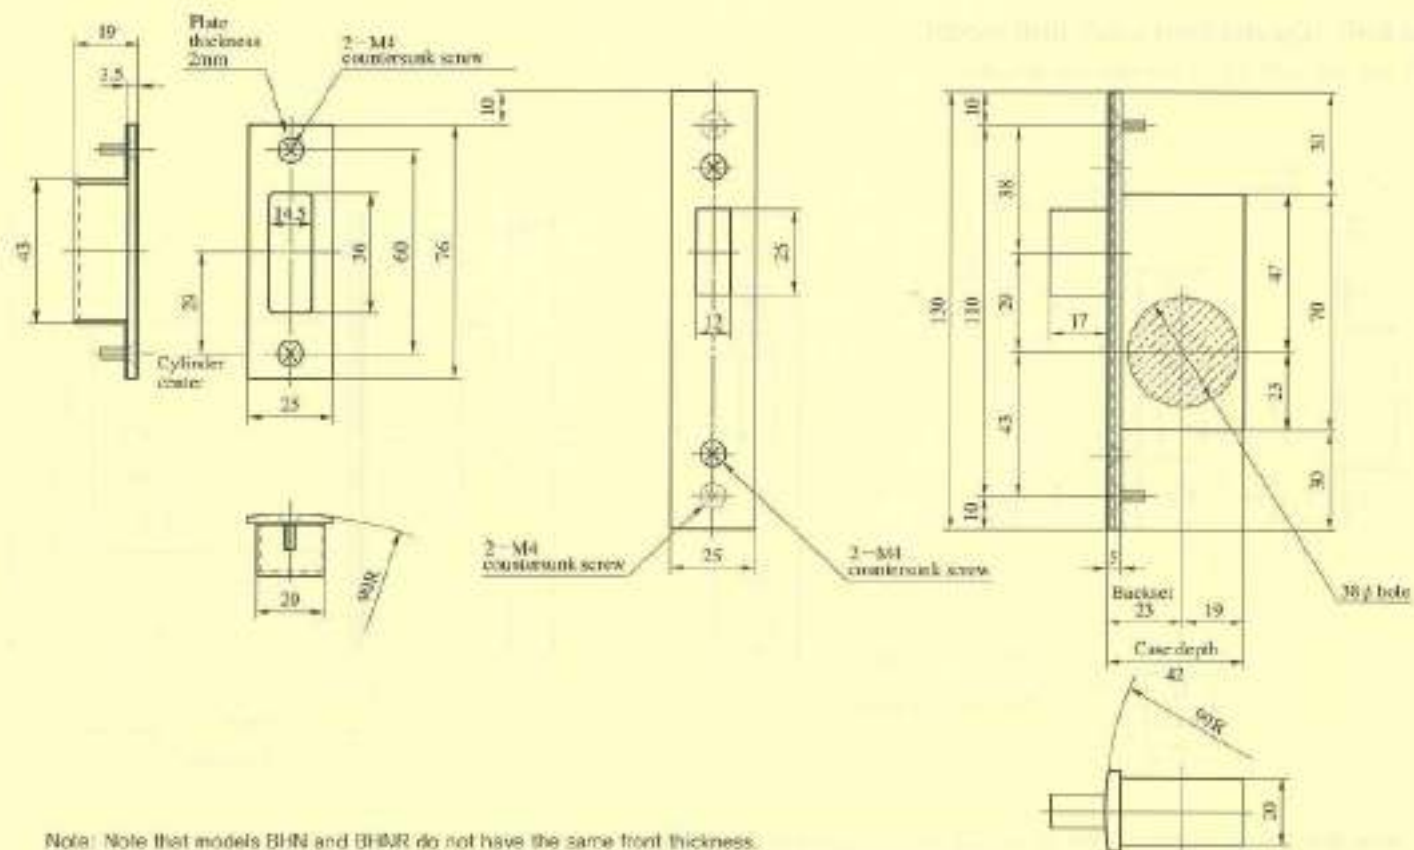

補助鎖DZ型(同舊型號BH)

Type BHN (Standard front case)

Type BHR (Curved front case, BHR model)

Model BHR and model BHN use the same cylinder units in the thumb-turns.

Note: Note that models BHN and BHR do not have the same front thickness.